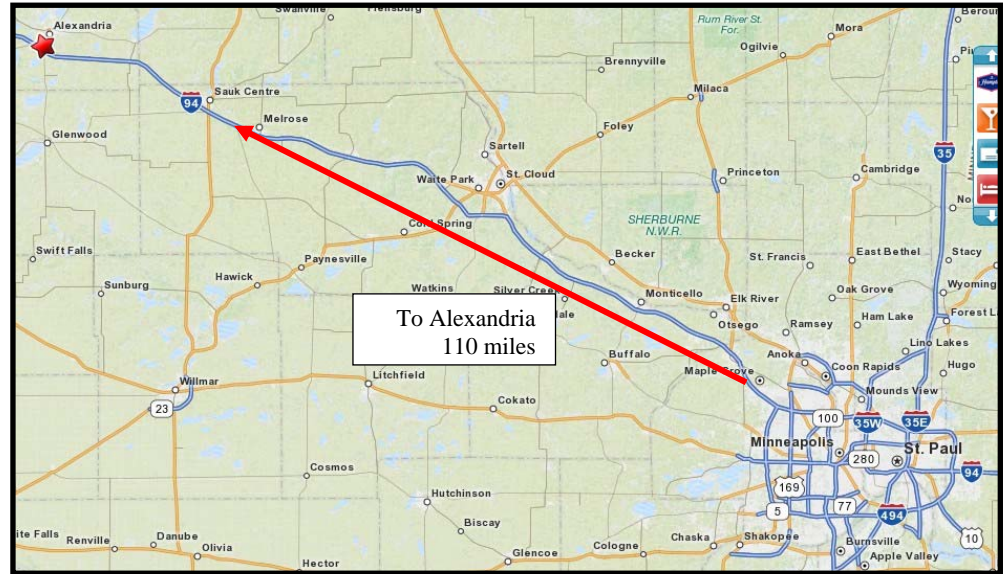

1401 36th Avenue West
Alexandria, MN 56308
Phone 320-763-6964
Fax 763-295-8758
www.std-iron.com

To Standard Iron Traveling East on I-94: Take Exit 100 and follow Hwy 27 W. to Nevada Street. At Nevada Street turn right and follow to 36th Avenue West. At 36th Avenue West, turn left to Standard Iron at 1401 36th Avenue West (right-hand side).

To Standard Iron Traveling West on I-94: Take Exit 103 and follow Hwy 29N to Dakota Street. At Dakota Street turn left and follow to 36th Avenue W. At 36th Avenue W., turn left and follow to Standard Iron at 1401 36th Avenue West (left-hand side).