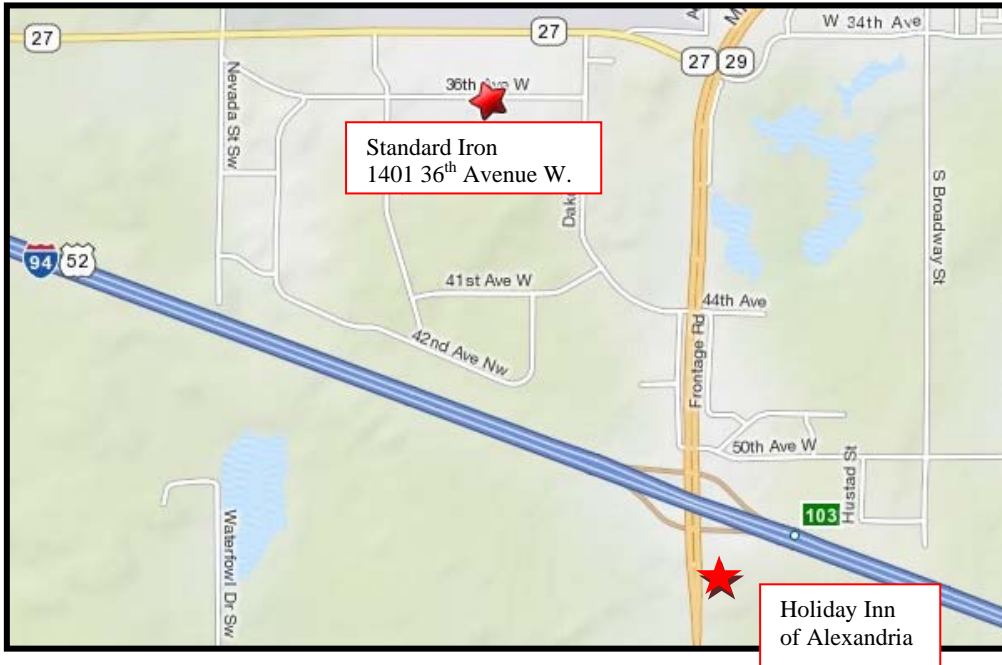

1401 36th Avenue West
Alexandria, MN 56308
Phone 320-763-6964
Fax 763-295-8758
www.std-iron.com

To Standard Iron Traveling East on I-94: Take Exit 100 and follow Hwy 27 W. to Nevada Street. At Nevada Street turn right and follow to 36th Avenue West. At 36th Avenue West, turn left to Standard Iron at 1401 36th Avenue West (right-hand side).

To Standard Iron Traveling West on I-94: Take Exit 103 and follow Hwy 29N to Dakota Street. At Dakota Street turn left and follow to 36th Avenue W. At 36th Avenue W., turn left and follow to Standard Iron at 1401 36th Avenue West (left-hand side).