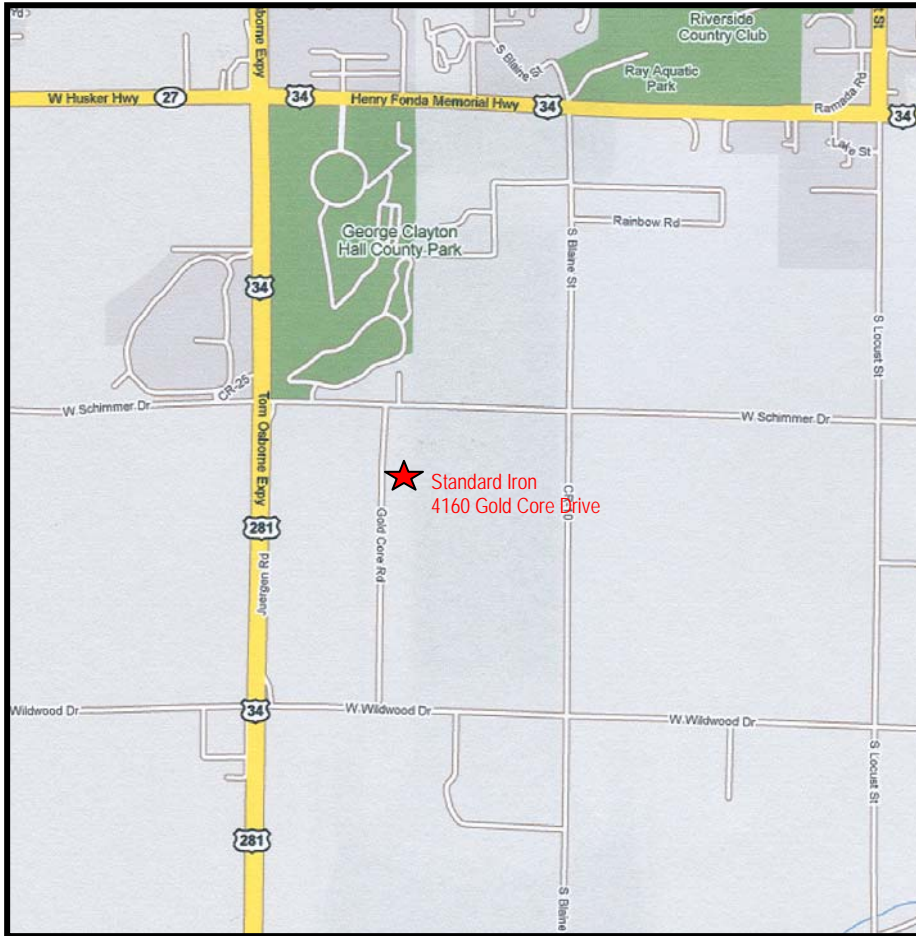

4160 Gold Core Drive
Grand Island, NE 68803
Phone: 308-395-3900
Fax: 308-395-3909
www.std-iron.com

To Standard Iron from Interstate 80: Take Exit 312. Travel north on Highway 281 to Wildwood Drive. At Wildwood Drive, turn right and travel to Gold Core Drive. At Gold Core Drive turn right to Standard Iron at 4160 Gold Core Drive (left-hand side).

ACCOMMODATIONS:

Comfort Inn
3535 W. State Street
Grand Island, NE 68803
(308) 381-7788
[Click this link to Comfort Inn website](#)

Fairfield Inn & Suites Grand Island
805 Allen Drive
Grand Island, NE 68803
(308) 381-8980
[Click this link to Fairfield Inn website](#)