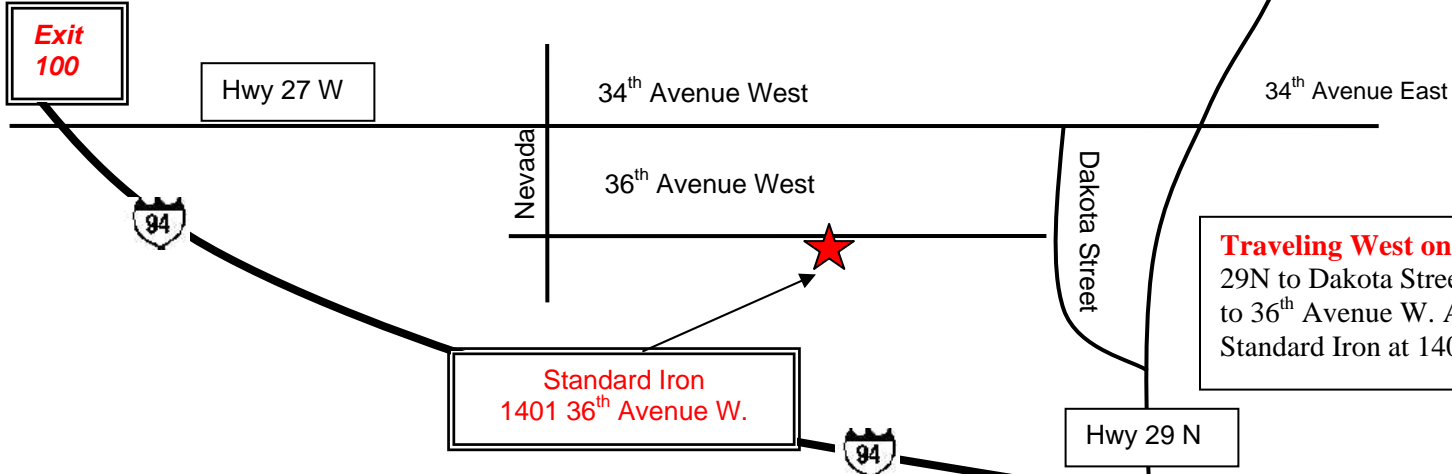

1401 36<sup>th</sup> Avenue West  
 Alexandria, MN 56308  
 Phone 320-763-6964  
 Fax 763-295-8758

**Standard Iron**  
 1401 36<sup>th</sup> Avenue W.

**Traveling West on I-94:** Take Exit 103 and follow Hwy 29N to Dakota Street. At Dakota Street turn left and follow to 36<sup>th</sup> Avenue W. At 36<sup>th</sup> Avenue W., turn left and follow to Standard Iron at 1401 36<sup>th</sup> Avenue West (left-hand side).

**Traveling East on I-94:** Take Exit 100 and follow Hwy 27 W. to Nevada Street. At Nevada Street turn right and follow to 36<sup>th</sup> Avenue West. At 36<sup>th</sup> Avenue West, turn left to Standard Iron at 1401 36<sup>th</sup> Avenue West (right-hand side).

**ACCOMMODATIONS**  
 Holiday Inn of Alexandria  
 5637 Hwy 29. South  
 Alexandria, MN 56308  
 (320) 763-6577

To Alexandria 110 Miles  
 To Minneapolis 110 Miles