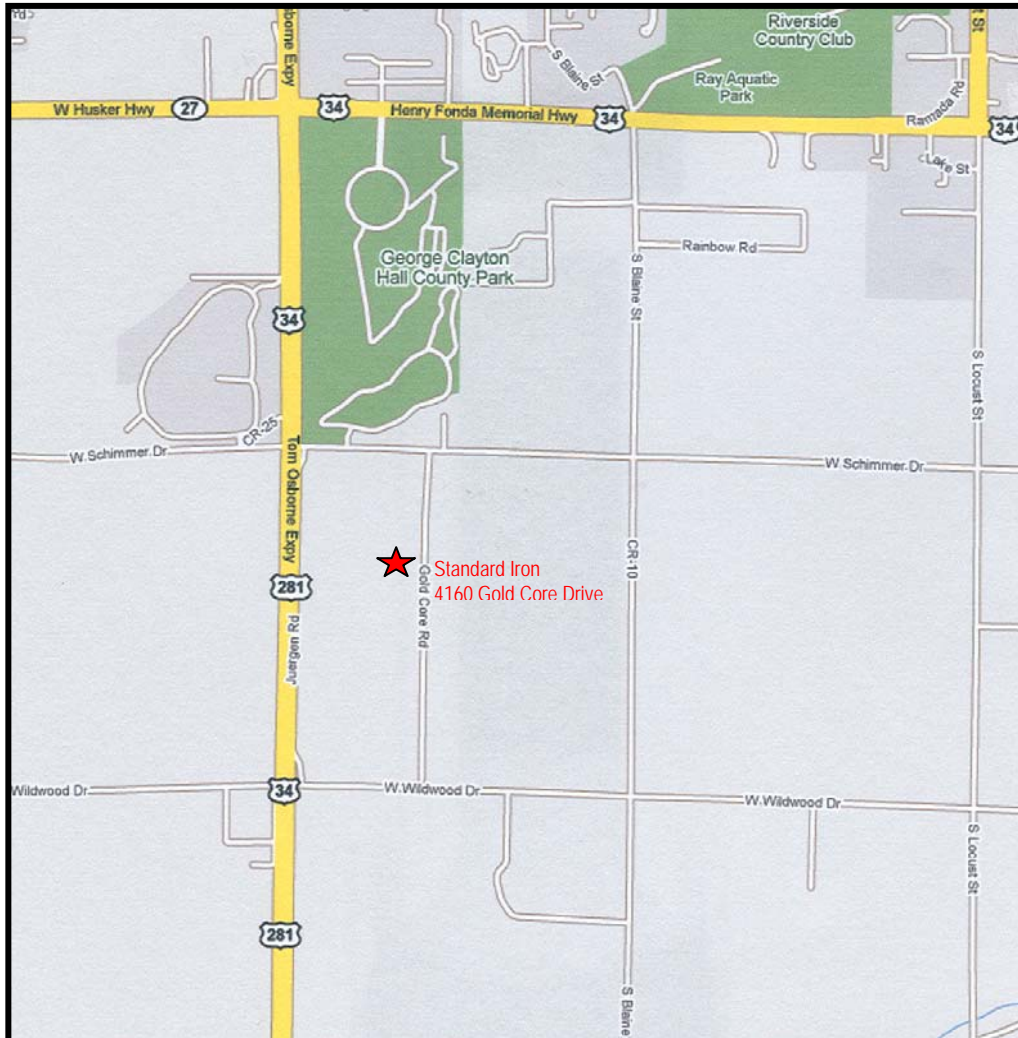

4160 Gold Core Drive  
Grand Island, NE 68803  
Phone: 308-395-3900  
Fax: 308-395-3909

**From Interstate 80:** Take Exit 312. Travel north on Highway 281 to Wedgewood Drive. At Wedgewood Drive, turn right and travel to Gold Core Drive. At Gold Core Drive turn right to Standard Iron at 4160 Gold Core Drive (left-hand side).

**ACCOMMODATIONS:**

Comfort Inn  
3535 W. State Street  
Grand Island, NE 68803  
(308) 381-7788